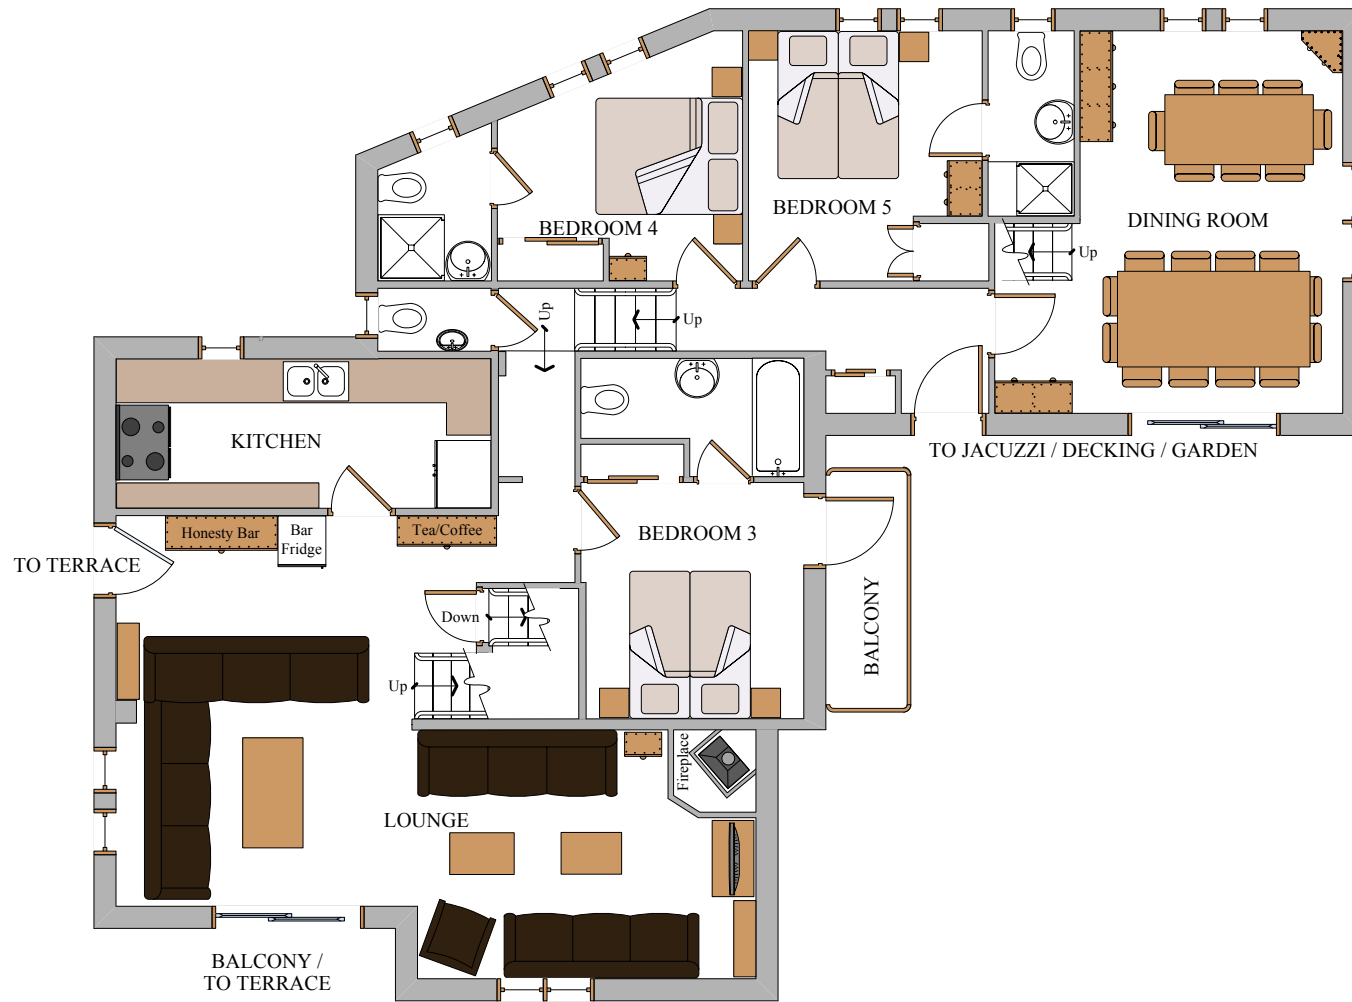

CHALET DES MONTAGNES

**CHALET FIRST FLOOR PLAN
(WITH PROPERTY GROUNDS)**

DRIVEWAY
BELOW

Pic:Toria
Design

SPECIALISTS IN FLOOR PLANS
Tel: 06 15 36 00 01
www.pictoriadesign.com
info@pictoriadesign.com

CHALET DES MONTAGNES

APARTMENT / CHALET
GROUND FLOOR PLAN

Pic:Toria
Design

SPECIALISTS IN FLOOR PLANS
Tel: 06 15 36 00 01
www.pictoriadesign.com
info@pictoriadesign.com

CHALET DES MONTAGNES

CHALET FIRST FLOOR PLAN

Pic:Toria
Design